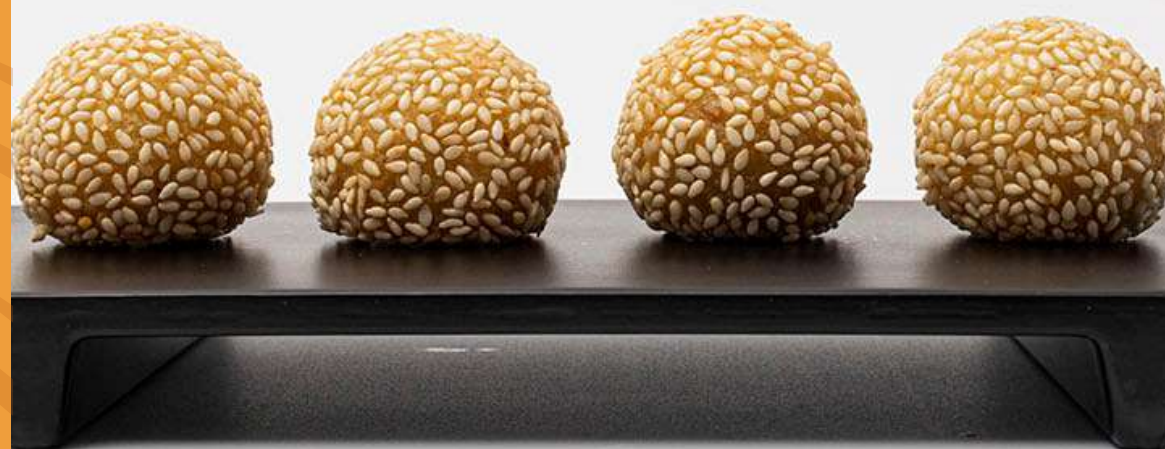

Traces:

Dim Sum

Asian food
Manufacturer
IFS
Food

Dim Sum

GLUTINOUS RICE BALLS WITH SESAME SEEDS

GLUTINOUS RICE BALLS WITH SESAME AND RED BEAN

Weight/piece: 20g

Net weight bag: 400g