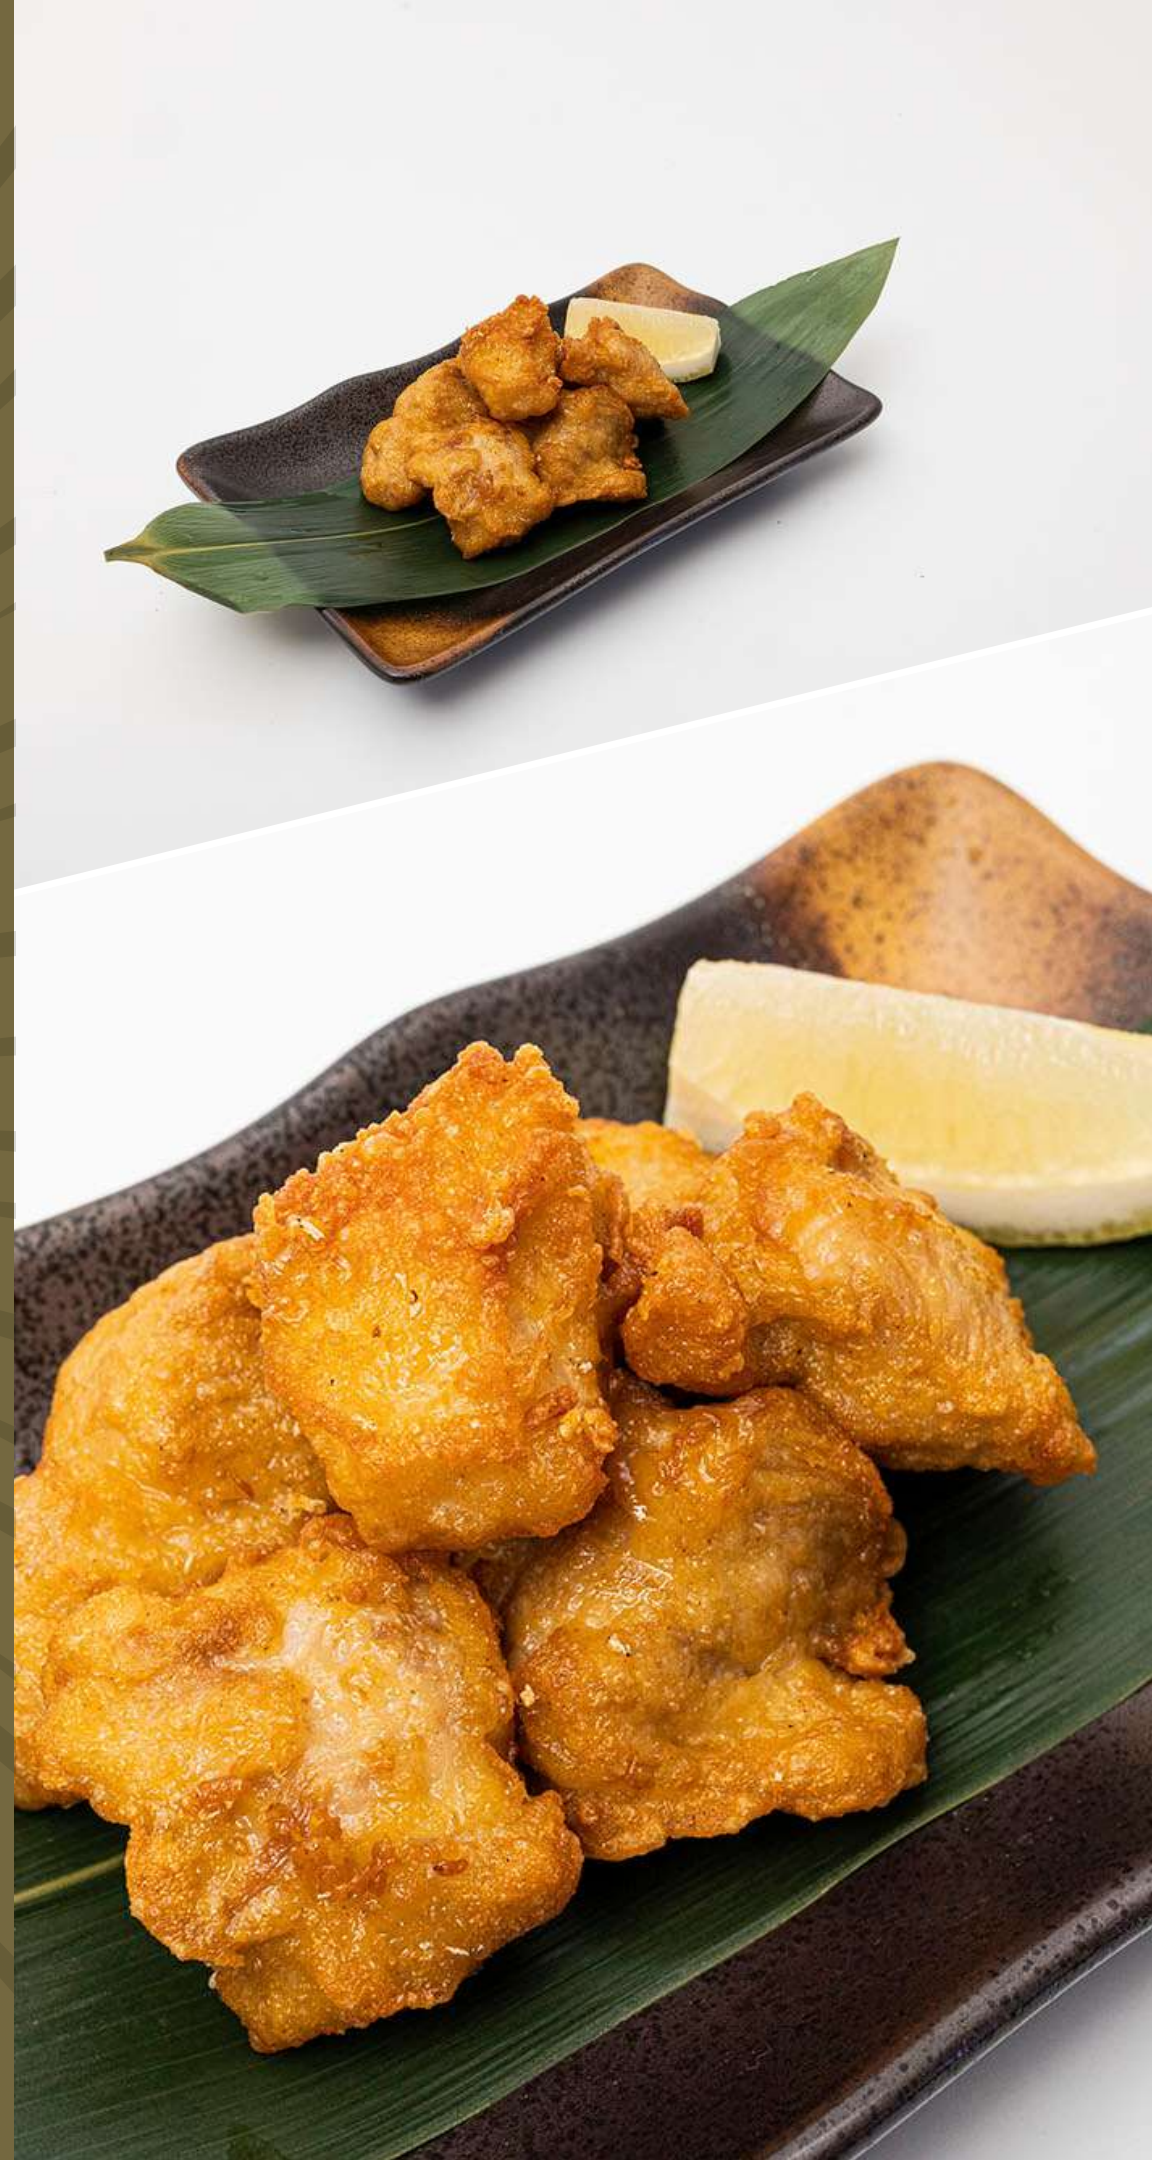

(as ingredients)

Traces

Japanese delicacies

Asian food
Manufacturer

Japanese Delicacies

KARAAGE CHICKEN

KARAAGE CHICKEN

Net weight bag: 600g